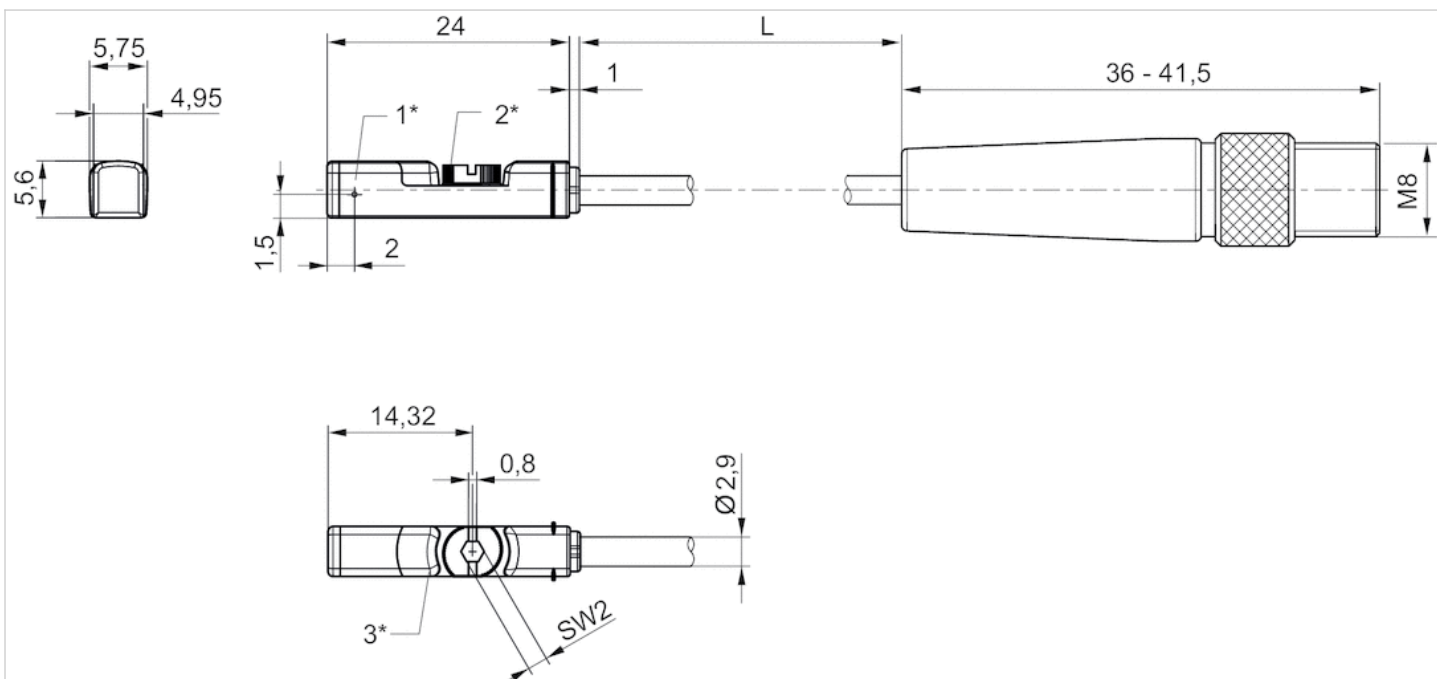

## Technical information

Material	
Housing	Polyurethane, Polyamide
Cable sheath	Polyurethane
Locking screw	Stainless steel

## Dimensions

Fig. 1

1\* = switching point 2\* = locking screw 3\* = LED window, transparent  
 L = cable length  
 BN = brown, BK = black, BU = blue

Fig. 2

1\* = switching point 2\* = locking screw 3\* = LED window, transparent L = cable length