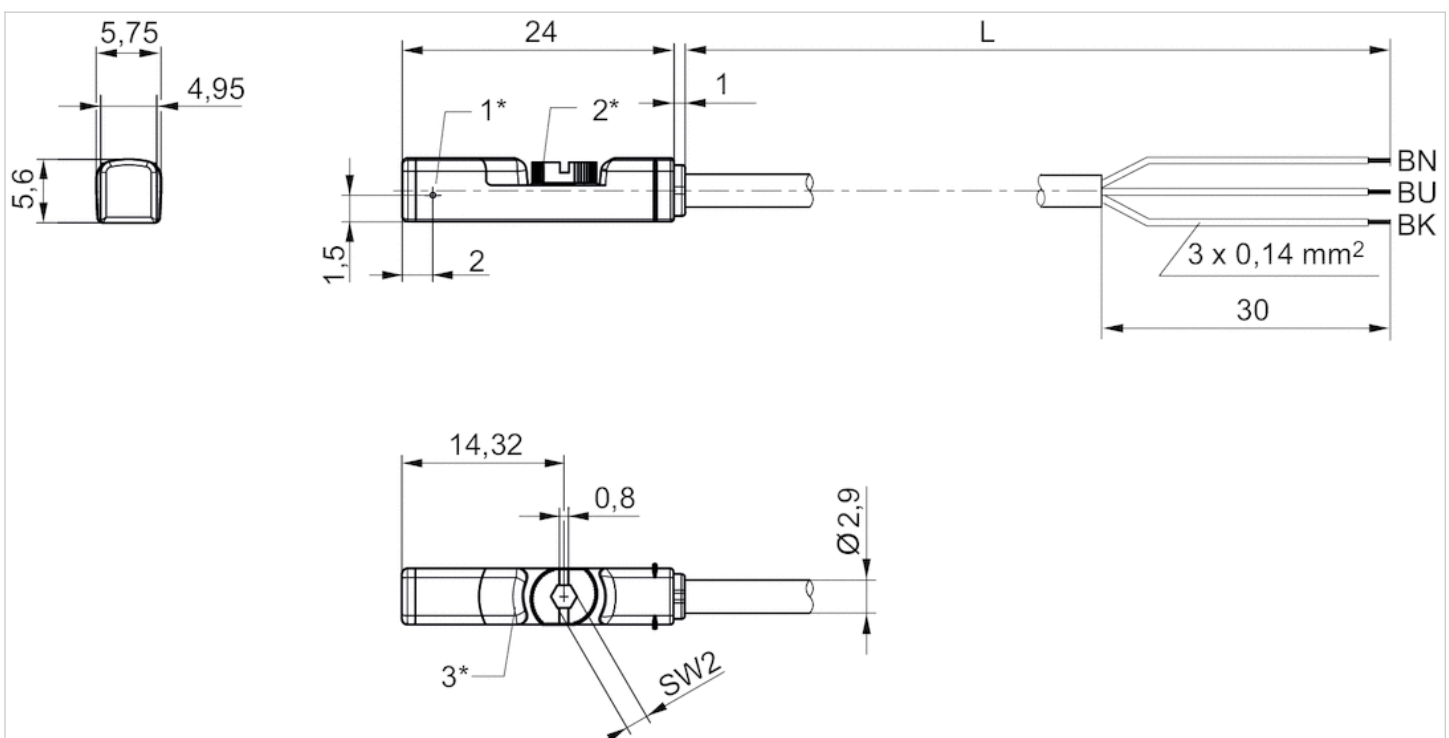

- 1) open cable ends, 3-pin
- 2) Plug M8x1, 3-pin, with knurled screw
- 3) plug M12, 3-pin, with knurled screw

## Technical information

Cables must be firmly installed at temperatures of - 40 °C ... - 20 °C .

## Dimensions

Fig. 1

1\* = switching point 2\* = locking screw 3\* = LED window, transparent  
 L = cable length  
 BN = brown, BK = black, BU = blue

Fig. 2

1\* = switching point 2\* = locking screw 3\* = LED window, transparent L = cable length