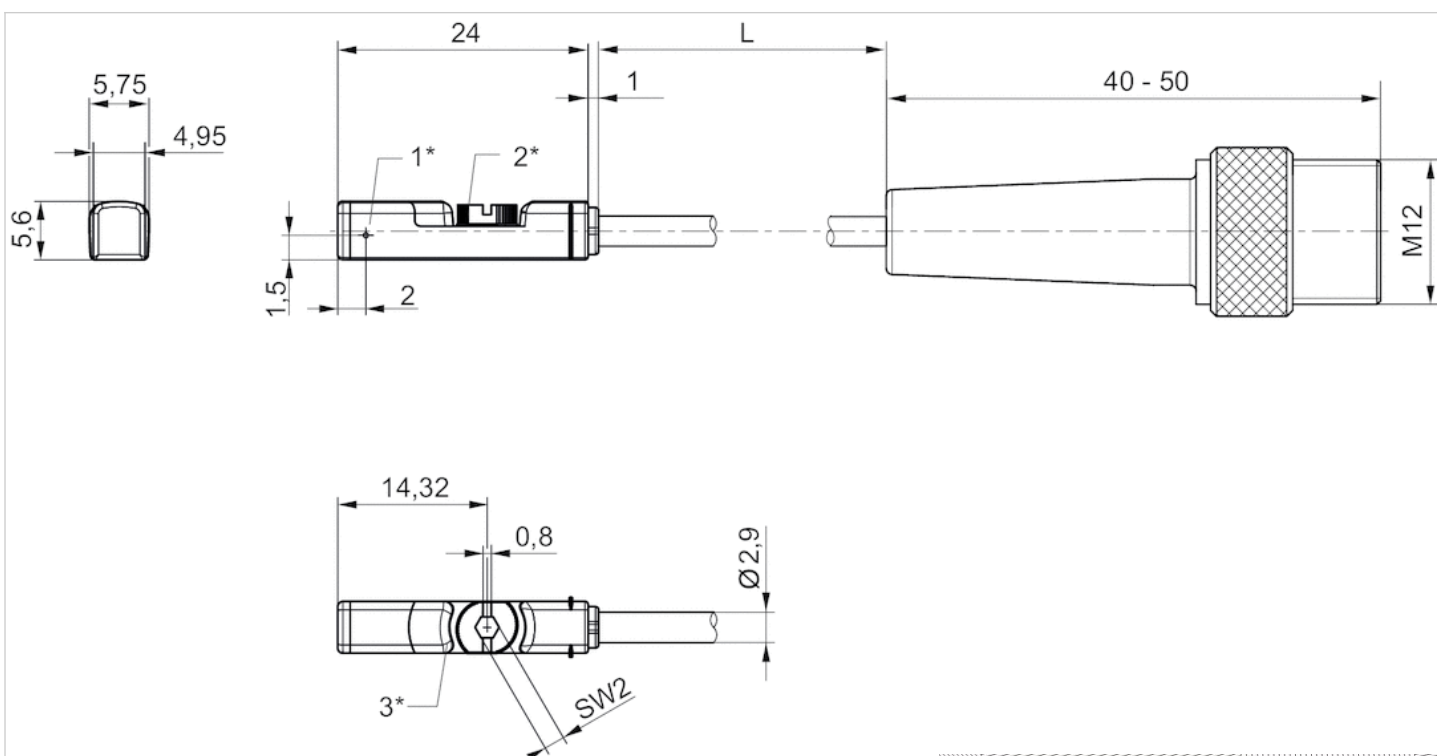

## Dimensions

Fig. 1

1\* = switching point 2\* = locking screw 3\* = LED window, transparent  
 L = cable length  
 BN = brown, BK = black, BU = blue

Fig. 2

1\* = switching point 2\* = locking screw 3\* = LED window, transparent L = cable length

Fig. 3

1\* = switching point 2\* = locking screw 3\* = LED window, transparent L = cable length

Siège Social Douala - Cameroun B.P. 12591 Douala  
 contact@2comappro.com  
 Tél : + 237 233 424 913  
 et + 237 674 472 158