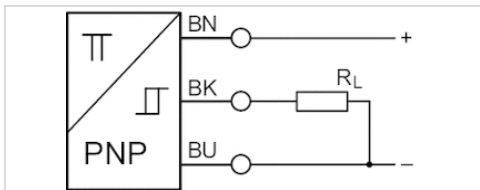

Technical data

Part No.	Type of contact	Cable length	Voltage drop U at I_{max}	DC switching current, max.	Max. switching frequency	Material Housing
R412024011	electronic PNP	5 m	≤ 2,5 V	0,2 A	1,0	Polyurethane
R412024669	electronic PNP	0,3 m	≤ 2,5 V	0,2 A	1,0	Polyamide
R412024670	electronic PNP	0,3 m	≤ 2,5 V	0,2 A	1,0	Polyamide

Part No.	Version	Temperature resistance	Fig.	
R412024011	short circuit resistant	kältebeständig	Fig. 1	1)
R412024669	short circuit resistant	kältebeständig	Fig. 2	2)
R412024670	short circuit resistant	kältebeständig	Fig. 3	3)

1) open cable ends, 3-pin
2) Plug M8x1, 3-pin, with knurled screw
3) plug M12, 3-pin, with knurled screw

Technical information

Cables must be firmly installed at temperatures of - 40 °C ... - 20 °C .